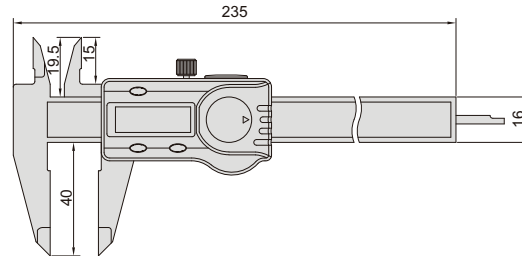

## PLASTIC DIGITAL CALIPER

1139-150

- Made of hard plastic, non-magnetic and non-conductive
- Prevent workpieces from scratching by calipers
- Resolution: 0.01mm/0.0005"
- Buttons: on/off, zero, mm/inch
- Battery CR2032, automatic power off

Unit: mm

Code	Range	Accuracy
1139-150	0-150mm/0-6"	±0.1mm